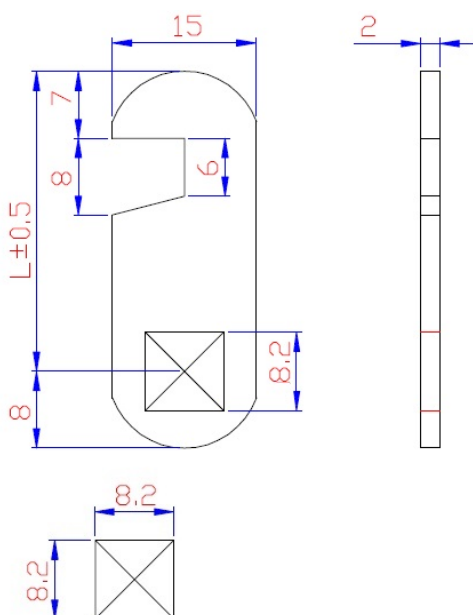

PRODUCT SHEET

Description:

Cam No. A09 F/1900 & 5250 Series, Straight Hook Cam C/E 40mm

Item number:

14.04.709-0

Units	Box	Carton	HS Code	Barcode
Pcs.	400	2000	8301600090	
				5704866454261

CODE	L
A07	25
A08	30
A09	40
A10	50